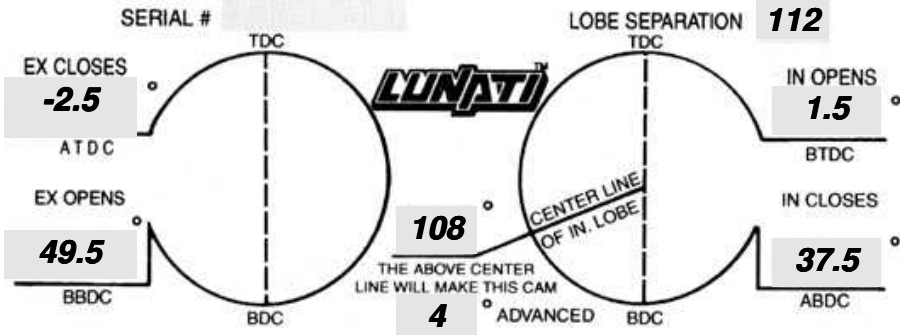

PART #	GRIND #
<b>60102</b>	<b>VDSC-262</b>

LIFT AT VALVE	<b>.468</b> IN	<b>.489</b> EX.
ROCKER RATIO	<b>1.500</b> IN	<b>1.500</b> EX.
VALVE ADJUSTMENT	<b>.000</b> IN	<b>.000</b> EX.
APPLICATION		

TIMING FIGURES OBTAINED AT .050° TAPPET LIFT

DURATION AT .050° TAPPET LIFT	<b>219</b> ° IN.	<b>227</b> ° EX.
ADVERTISED DURATION	<b>262</b> ° IN.	<b>268</b> ° EX.

PHONE (901) 365-0950

ASK A LUNATI PERFORMANCE CONSULTANT ABOUT THE FOLLOWING:

- BALANCED ROTATING ASSEMBLIES
- RACE PREPARED BLOCKS
- FORGED 4340 STROKER CRANKS
- PRO MOD FORGED 4340 STEEL RODS
- 4340E STEEL BILLET ROD
- LUNATI CUSTOM PISTONS
- LUNATI PISTON RINGS
- ENGINE BEARINGS
- OIL PUMPS